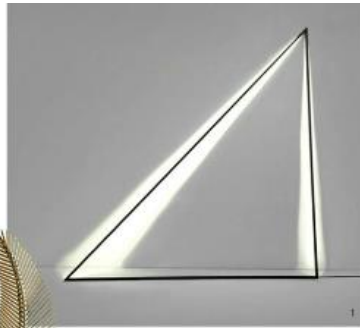

WHAT'S HOT

1 | ETERNAL TRIANGLE