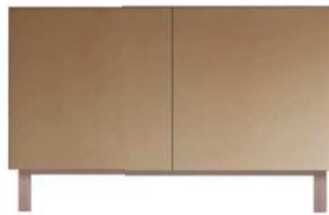

Cubo rectangular cabinet with mirror finish
£1,695, anotherbrand.co.uk

METALLIC TASTES

These distinctive designs mix live-edge timber with glistening metal finishes. They're natural wonders offering a slice of glamour.